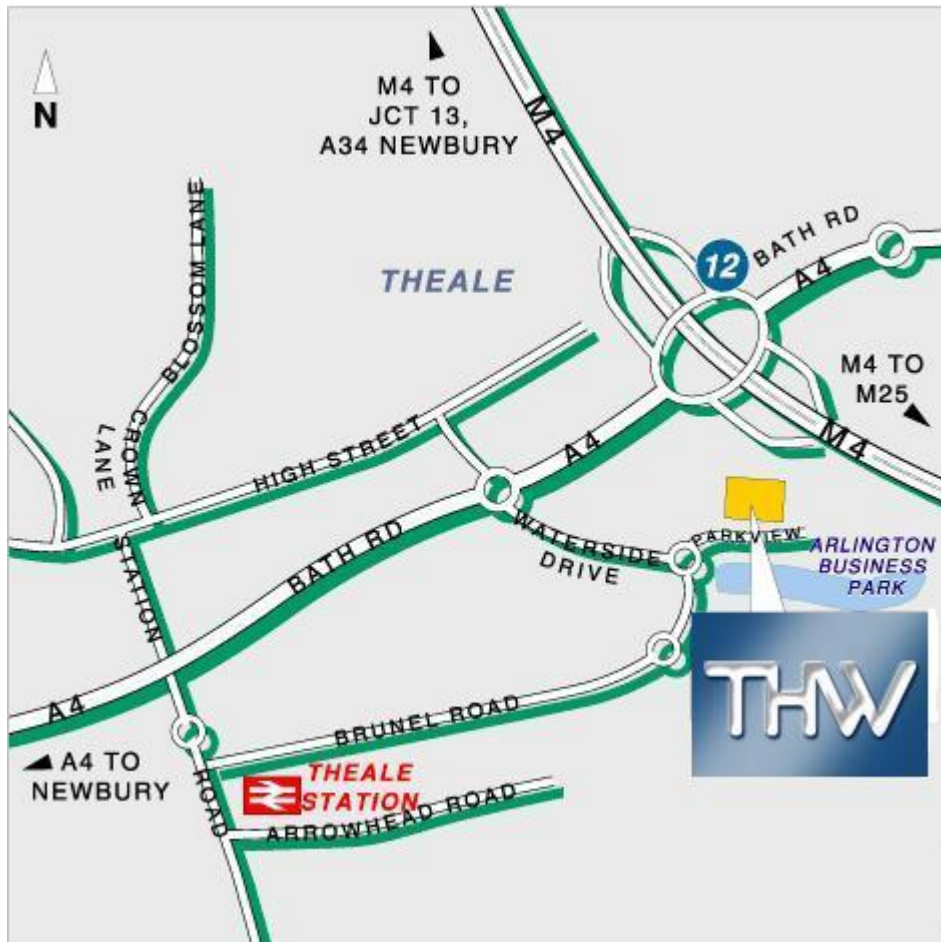

Location Map

THW Vehicle Leasing
1210 Parkview
Arlington Business Park
Theale
Berkshire
RG7 4TY

Telephone: 0844 561 7428

By Road

- M4 Jct 12 enter onto A4 towards Theale
- Turn left into Arlington Business Park at the first roundabout
- Go straight over the second roundabout and Building 1210 (Regus) is on the left hand side

By Public Transport

- From Theale station walk through the carpark and turn right.
- Walk for approx. 5 minutes, at the roundabout turn left.
- At the next roundabout turn right.
- Building 1210 is the first on the left.